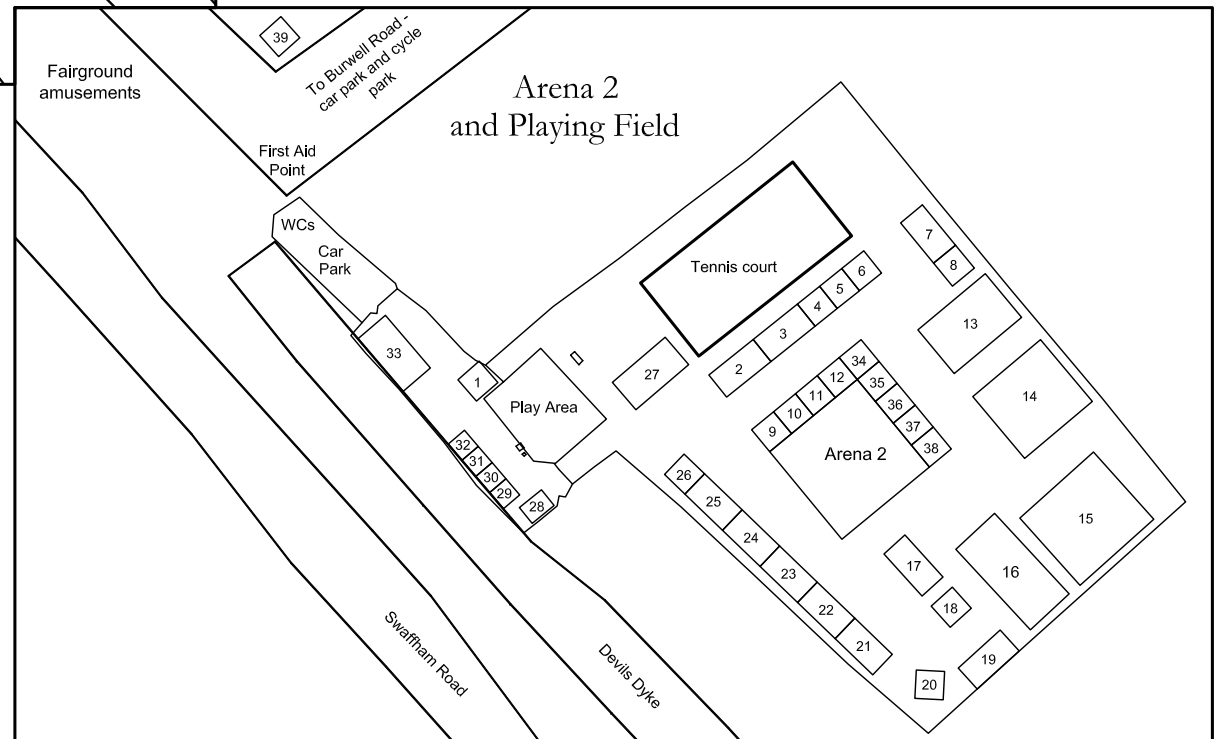

All events and stalls shown were correct at the time of going to press but may be subject to change without prior notice