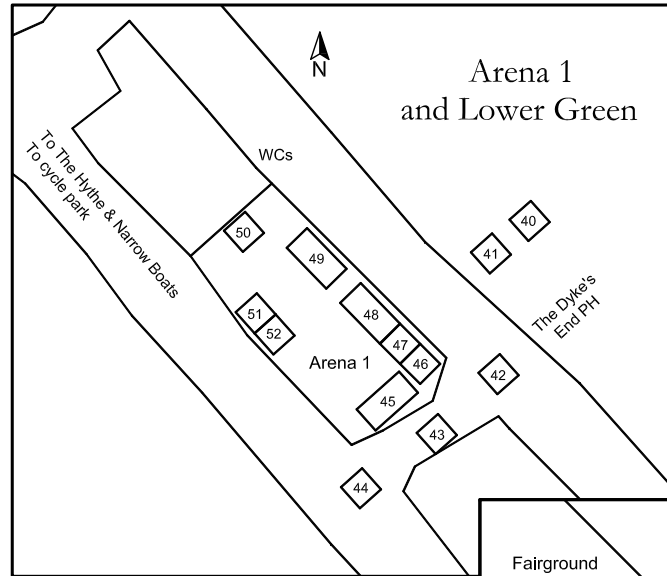

Map and Timetable of Events

Stalls and displays on Lower Green and Arena 1

- 39 - Handy Plaice - Fish & Chips
- 40 - Cream Teas (in Church)
- 41 - Books
- 42 - Morris Men
- 43 - King's Ice Cream
- 44 - Burwell Fire Engine
- 45 - Barbeque
- 46 - Information Point / Programmes
- 47 - Public Address
- 48 - Tea Tent & Cake Stall
- 49 - Beer Tent
- 50 - Coconut Shy
- 51 - Bottle Stall
- 52 - Reach for a Salad

Playing Field (Arena 2)

- 12:00 Stalls open
- 13:30 Flying display by Raptors
- 14:00 Molly Dancing
- 14:30 JezO's Magic
- 15:00 Flying display by Raptors
- 17:00 Stalls close

Stall holders and displays on the Upper Field